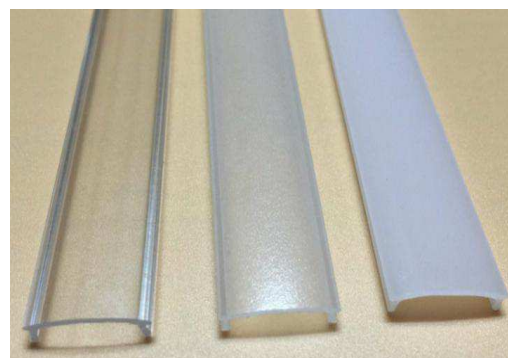

Suspended model

AP022-SS			One meter profile includes 1. one meter cover: opal matte diffuser 2. End cap: 2pcs 3. Clip:2pcs
AP023-SS			One meter profile includes 1. one meter cover: opal matte diffuser 2. End cap: 2pcs 3. Clip:2pcs
AP024-SS			One meter profile includes 1. one meter cover: opal matte diffuser 2. End cap: 2pcs
AP025-SS			One meter profile includes 1. one meter cover: opal matte diffuser 2. End cap: 2pcs
AP026-SS			One meter profile includes 1. one meter cover: opal matte diffuser 2. End cap: 2pcs

Remarks:

1. Above prices include the one meter aluminum profile, one meter cover, two pcs End caps and two pcs Clips, not include Suspending steel, some models have no Clips.
2. Length: 0.5-3m are available.
3. Material: AL 6063-T5
4. free samples are available
5. White,black finish are available with extra charges
6. The right picture is shown of diffuser, maybe some models have no three diffusers for samples order, please check with our sales.

Clear

Half Clear

Opale

Contacts

Lite Lion (HK) Trading Limited

Address:

Rm 907 Silvercord Tower 2, 30 Canton Rd., Tsim Sha Tsui, Hong Kong

Tel.

+852-2376-4989

Fax.

+852-3182-5486

Email: info@litelion.com Email Me

Email: sales@litelion.com Email Me