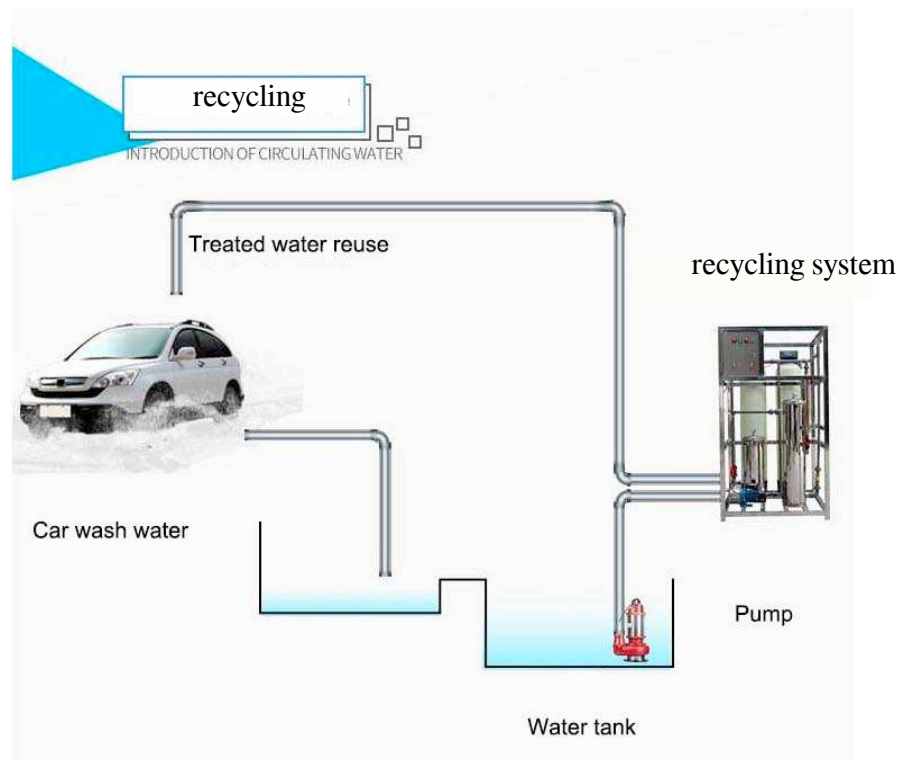

## Car Wash Wastewater Treatment Equipment

### Treatment procedure:

### Bag filter

New structure, small size, simple and flexible operation, energy saving, high efficiency, airtight work. The inner filter is supported by metal inner mesh. The liquid flows in through the inlet, filters out through the filter bag, and the magazine is intercepted in the filter bag. The filter bag can be replaced or cleaned and used again. The utility model has the advantages of high filtering accuracy, large unit filtering area, high filtering efficiency and low cost.

### Quartz Sand Filter:

Sand filter use multi filter media, make high turbidity water flow through a certain thickness of the granular or particulate material under pressure, thereby effectively remove the suspended impurities in the process of clarification of water, commonly used Silica sand, mainly for water turbidity reducing, filter water mud, sand, rust and oil stain. Removes suspended matter, colloid, sediment, clay, rotten plants, particulate matter and other impurities in water, and achieves the purpose of water quality clarification.