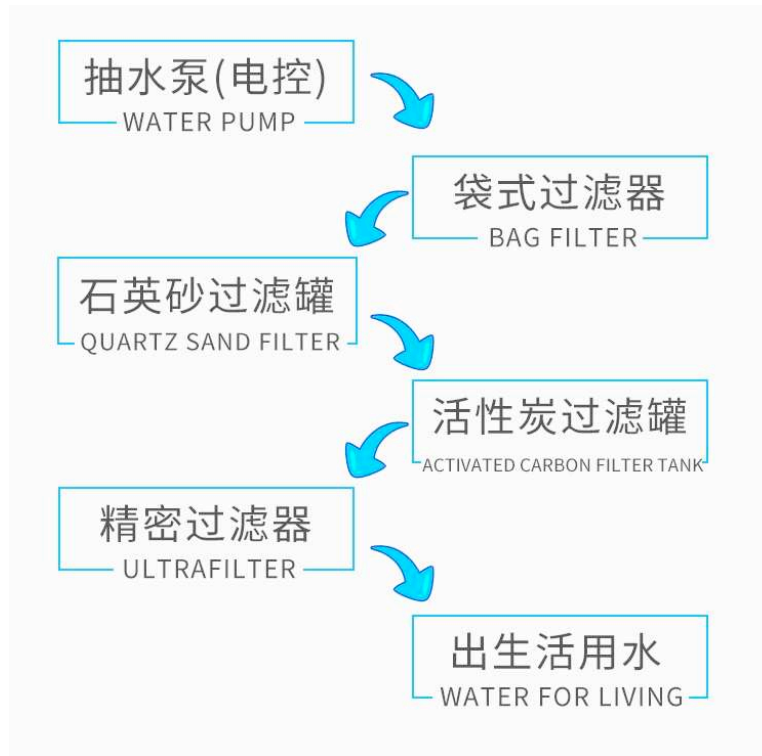

### Bag filter

New structure, small size, simple and flexible operation, energy saving, high efficiency, airtight work. The inner filter is supported by metal inner mesh. The liquid flows in through the inlet, filters out through the filter bag, and the magazine is intercepted in the filter bag. The filter bag can be replaced or cleaned and used again. The utility model has the advantages of high filtering accuracy, large unit filtering area, high filtering efficiency and low cost.

### Quartz Sand Filter:

Sand filter use multi filter media, make high turbidity water flow through a certain thickness of the granular or particulate material under pressure, thereby effectively remove the suspended impurities in the process of clarification of water, commonly used Silica sand, mainly for water turbidity reducing, filter water mud, sand, rust and oil stain. Removes suspended matter, colloid, sediment, clay, rotten plants, particulate matter and other impurities in water, and achieves the purpose of water quality clarification.

### Active Carbon Filter:

Activated carbon mainly used to make filtration for recycled water or similar water. It can remove residual chlorine type disinfectant and microscale suspended solids, adsorb microscale organic colloid in raw water. Active carbon filter not only has mechanical filter's function of removing suspended matter, but is also effective in removing stubborn organic or inorganic pollutants. Effective in deodorization, discoloration, denitrification, removes heavy metal, synthetic detergent, virus and radioactive substances. Removes all kinds of odor, color, detergent, soap and other adsorption.

### Precision filter

Precision filter is also called ultrafilter, it's effective in the removal of moderate amounts of particles from liquids in the size range of 0.5 microns. It has the characteristics of high pollution resistance, strong corrosion resistance, large flow rate, easy operation and long service life.