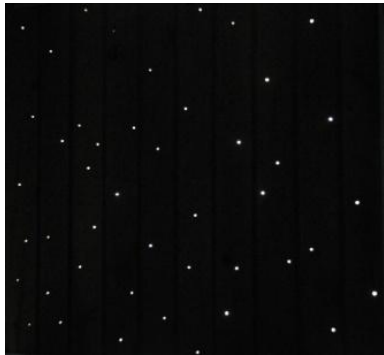

Fiber optic set "Lite Lion sky"

Fiber optic set "Lite Lion sky" offers the unique possibility of lighting the sauna ceiling with starlight. 96 luminous stars, brilliant LED projector equipped with most versatile light effects, silent and energy efficient technique.

Interior Aesthetics

"Lite Lion sky" set is nearly invisible in its standby mode. No blobs or lumps in the ceiling, no melting plastic. Stars are only 4 mm in diameter and are mounted at the same level with ceiling surface. Stars are made of heat-resistant glass. No mounting furniture/fasteners will be visible after installation. The stars are installed during ceiling paneling into the surface material. Every optic cable has own fastener, which holds also the glass lens, as after installation only a round 4 mm wide spot is visible. As far as lights are off, the glass spot will be practically invisible as it reflects/gets its color from (wood) panel. Switch the power on, and the stars will sparkle to life.