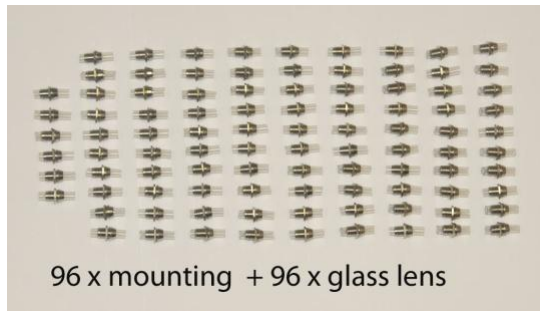

Durable, easy care device

Projector's construction is modular, also power supply is coming separately. If necessary, modules can be replaced easily. The absence of moving parts inside the projector makes it practically maintenance-free.

Fiber Optic Cable

The fiber optic cable used in this device is 1.0 mm cable, which is 1.8 times more luminous/brighter than normally used 0.75 mm one. With as small amount as 100 stars, there is no any separate lighting required (except possible lighting for cleaning).

In the basic device package there are 6 bundles of 16 cables in each, with the total amount of 96 stars. The lengths of cables in each bundle of optional. With an extra module to the basic device, the total amount increases to 192 stars, which enough for a bigger sauna. Also special lengths of cable are available on request.

Accessory kit

Together with the main "Lite Lion sky" set of necessary installation materials, the package contains other accessories one can need during mounting as drill bits for wood, helpful for the lens fixture mounting stud and as a bonus a small screwdriver. The only tools needed are: scissors or sharp wire strippers and cordless drill (which will make the installation much easier). The package comes with complete installation manual which is worth following. Please read the manual first!

Installation

"Lite Lion sky" set is developed for sauna ceiling mounting with recommended panel with of 14-25 mm.

"Lite Lion sky" set installation does not require special professional skills or certificates, so it can placed independently by household owner/mechanic.